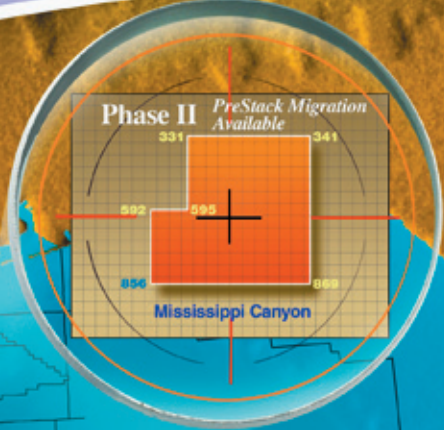

HUNTING FOR ELEPHANTS?...

You need a MAGNUM

Magnum Deep Water Gulf of Mexico 3D Program

Mad Dog; Crazy Horse; Devil's Tower; Mensa – elephant fields hunted down by Gulf of Mexico explorationists. What advanced weapon was used to track down these elusive giants? JEBCO's non-exclusive Magnum 3D survey.