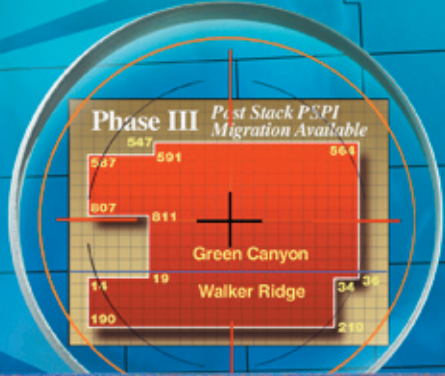

HUNTING FOR ELEPHANTS?...

You need a MAGNUM

Magnum Deep Water Gulf of Mexico 3D Program

Mad Dog; Crazy Horse; Devil's Tower; Mensa – elephant fields hunted down by Gulf of Mexico explorationists. What advanced weapon was used to track down these elusive giants? JEBCO's non-exclusive Magnum 3D survey.