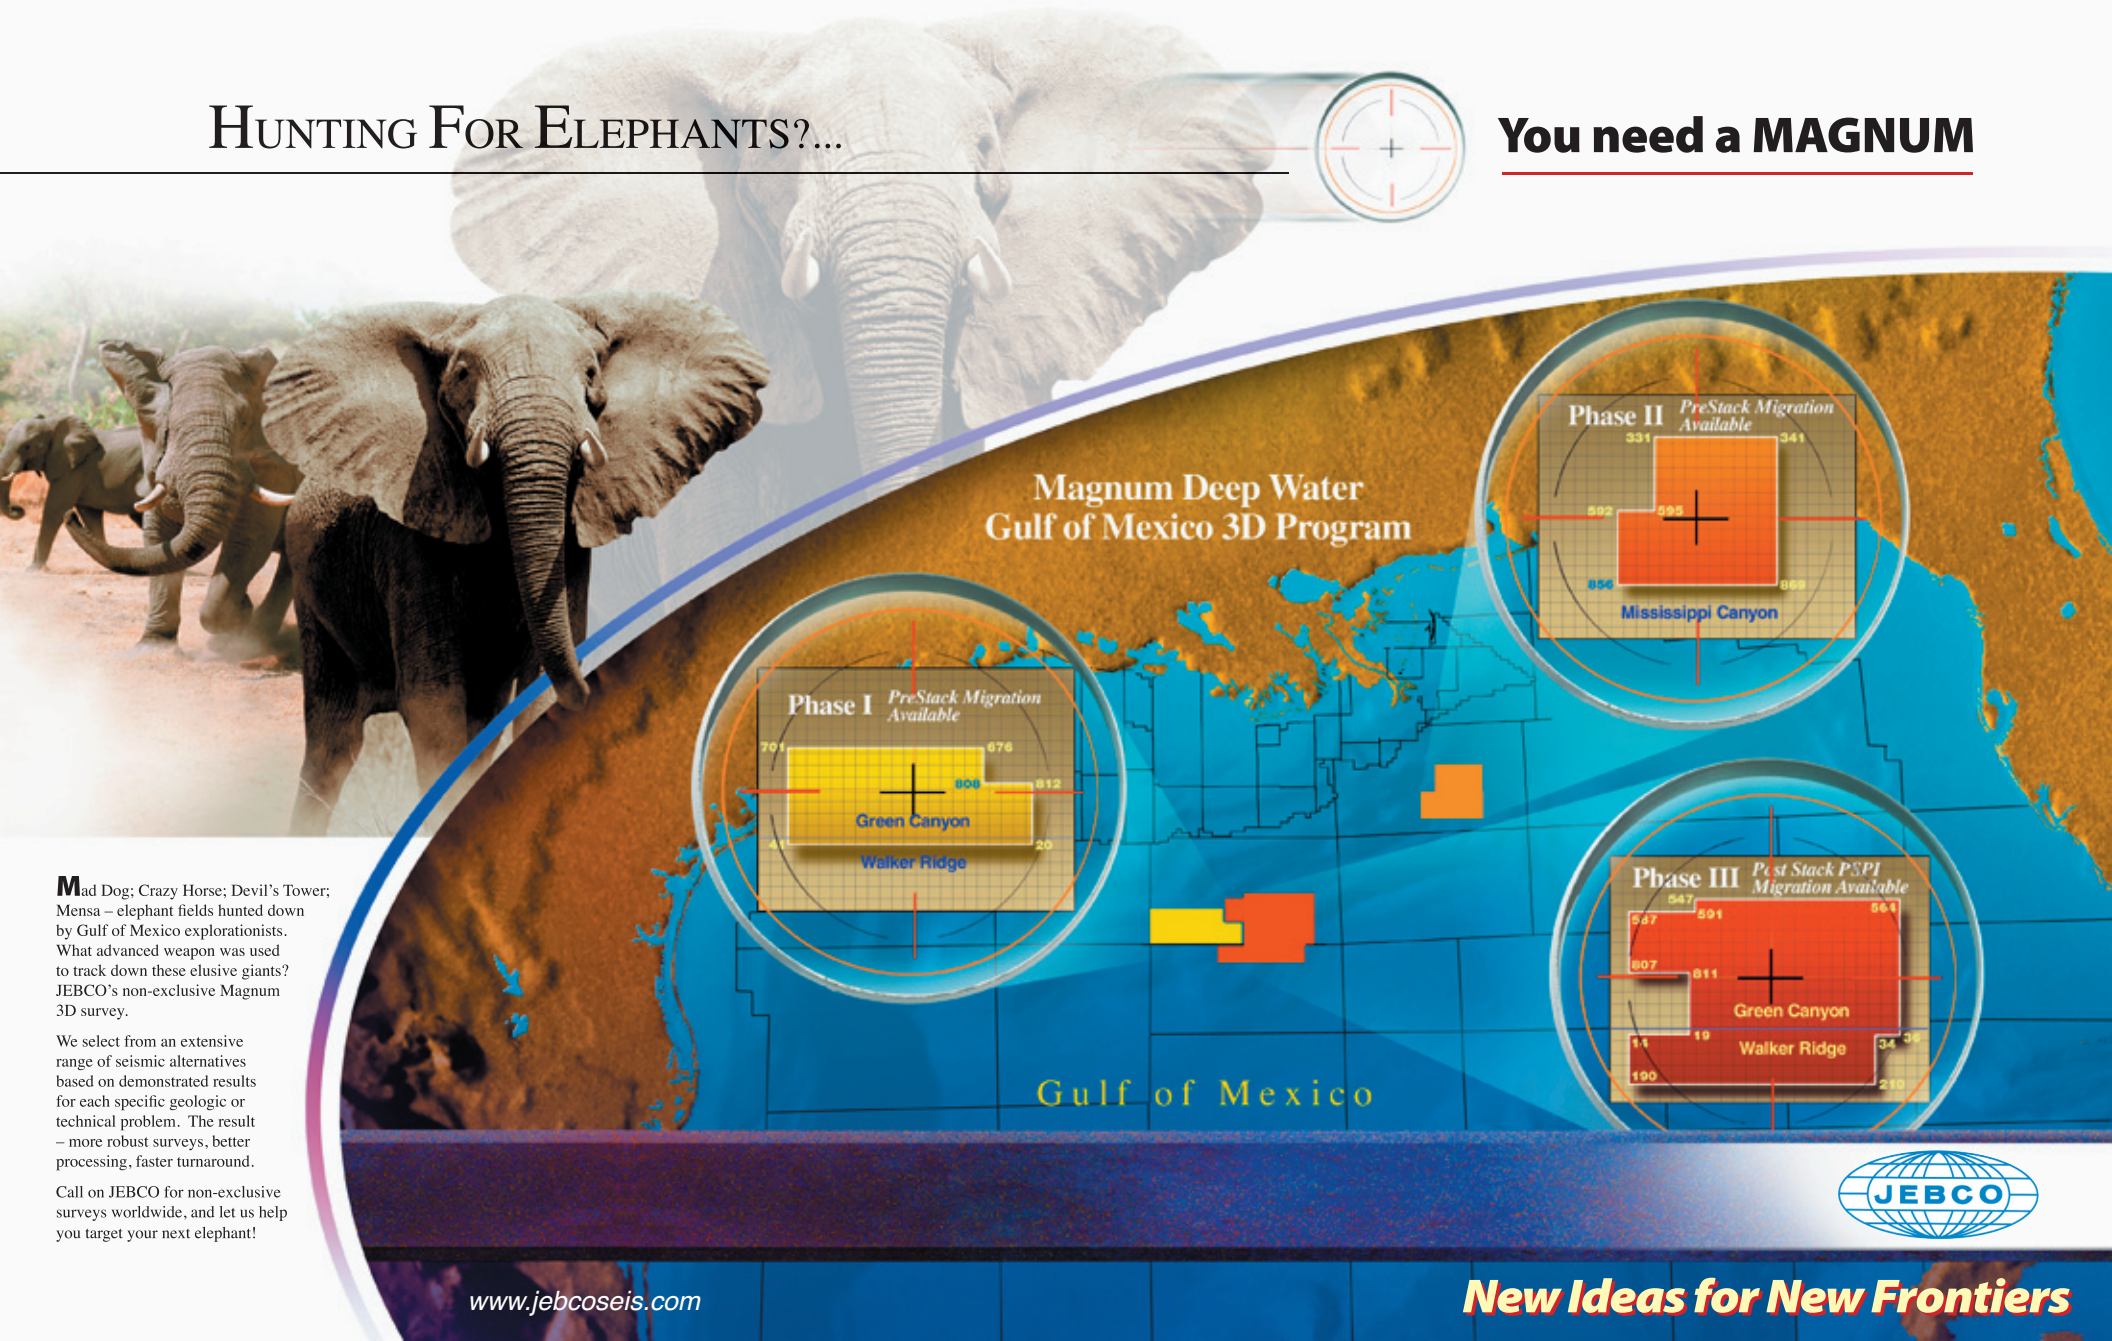

HUNTING FOR ELEPHANTS?...

You need a MAGNUM

Magnum Deep Water Gulf of Mexico 3D Program

Mad Dog; Crazy Horse; Devil's Tower; Mensa – elephant fields hunted down by Gulf of Mexico explorationists. What advanced weapon was used to track down these elusive giants? JEBCO's non-exclusive Magnum 3D survey.

We select from an extensive range of seismic alternatives based on demonstrated results for each specific geologic or technical problem. The result – more robust surveys, better processing, faster turnaround.

Call on JEBCO for non-exclusive surveys worldwide, and let us help you target your next elephant!