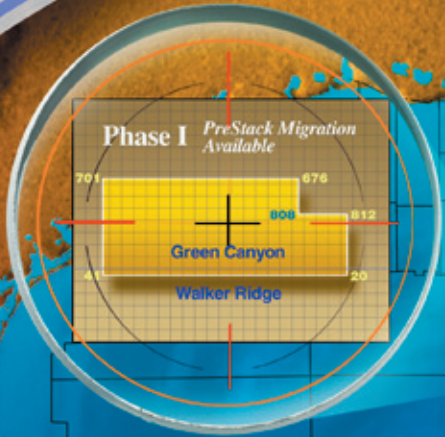

HUNTING FOR ELEPHANTS?...

You need a MAGNUM

Magnum Deep Water Gulf of Mexico 3D Program

Mad Dog; Crazy Horse; Devil's Tower; Mensa – elephant fields hunted down by Gulf of Mexico explorationists. What advanced weapon was used to track down these elusive giants? JEBCO's non-exclusive Magnum 3D survey.

We select from an extensive range of seismic alternatives based on demonstrated results for each specific geologic or technical problem. The result – more robust surveys, better processing, faster turnaround.